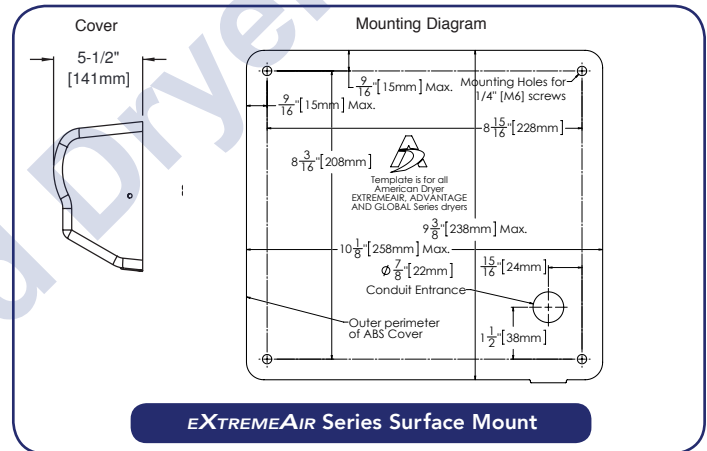

DRYER PLACEMENT :

Dryers should be placed at least 2 feet apart and at least 12" from washbasin. Do not install dryer over washbasin. Automatic dryers should be at least 18" above any projection which may interfere with the operation of the automatic sensor. In congested areas the dryers should be located to create a flow from the washbasin to the dryer and to the exit. Recommended mounting heights are shown in the table below.

DRYER INSTALLATION

Dryers must be installed by a licensed electrician. A single phase dedicated 15 amp or 20 amp electrical line is required. Dryers must be properly grounded. One side of dryer should be mounted to a stud. All surface mount dryers are provided with conduit entrances for both in-wall and surface wiring. For indoor use only.

RECOMMENDED MOUNTING HEIGHTS FROM BOTTOM OF DRYER TO FINISHED FLOOR

	Men	Women	Children	Disabled
All Hand Dryers	44"	42"	32" - 42"	36"

QUANTITY ESTIMATE, HAND DRYER:

Average traffic washroom...1 dryer per 2 washbasins
Heavy traffic washroom..... 1 dryer per washbasin
54" wash fountain.....4 dryers per sink

SHIPPING WEIGHT:

ABS 9 lbs, M/BG/C/SS 10 lbs

ACCESSORIES

ADA-WG WALL GUARD	ADA-RK RECESS KIT	AP ADAPTER PLATE
Accessories Reference Chart		
ADA-WG	ADA Compliant seamless stainless steel wall guard	
ADA-RK	ADA Compliant seamless stainless steel recess kit	
AP	Stainless steel universal adapter plate	

For more information, visit americandryer.com

RoHS

EPA
Establishment
Number
0901022-MI-001

MADE IN THE
USA
EST. 1952

Allied Hand Dryer, Ltd.

706 W Summit Ave | San Antonio, TX 78212 | U.S.A.
Toll Free 800.535.4393 U.S. | Ph: 210.733.5918 | Fax 210.308.5924
www.handdryer.com

Email: sales@handdryer.com

© American Dryer, Inc. All Rights Reserved.