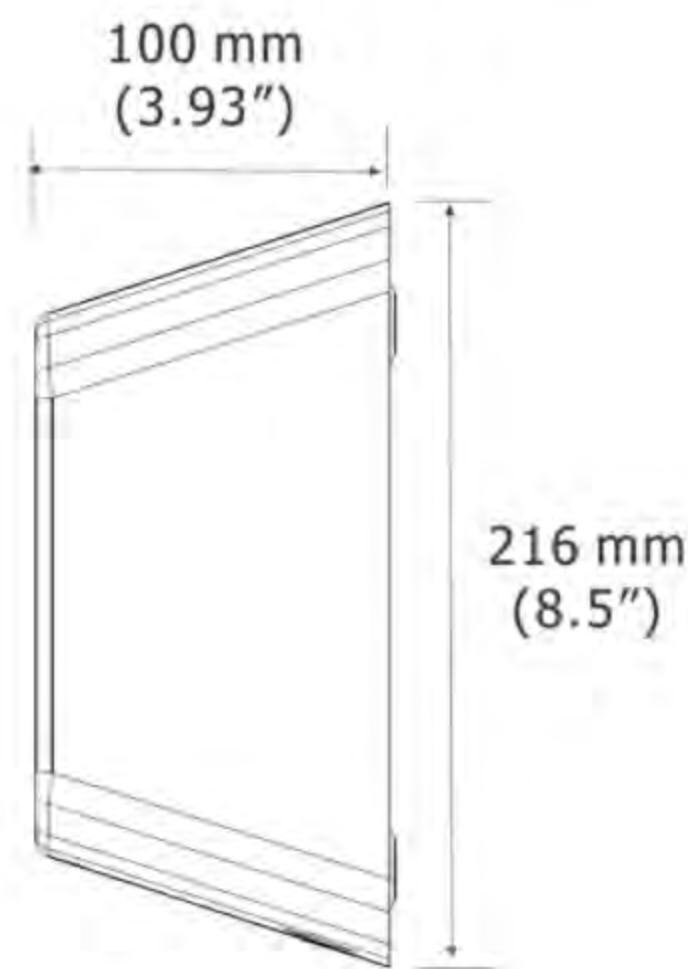

EcoSlender 01_04_05