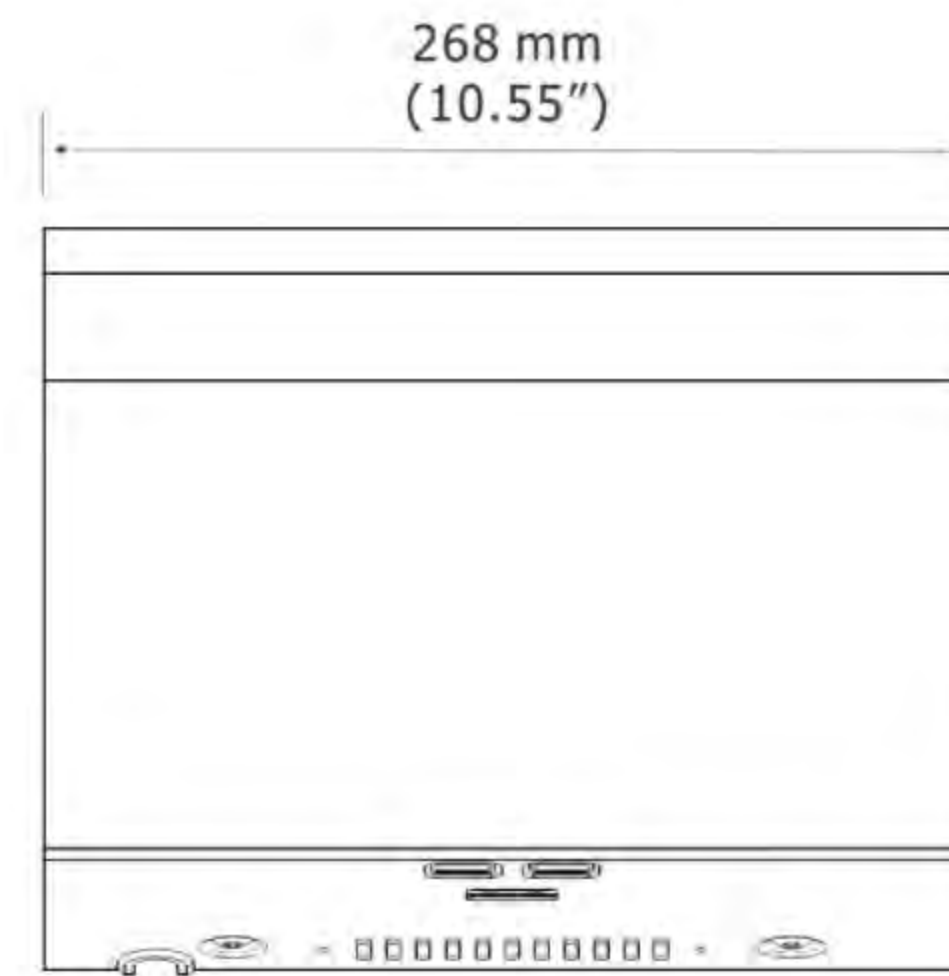

EcoSlenderSA 06_07