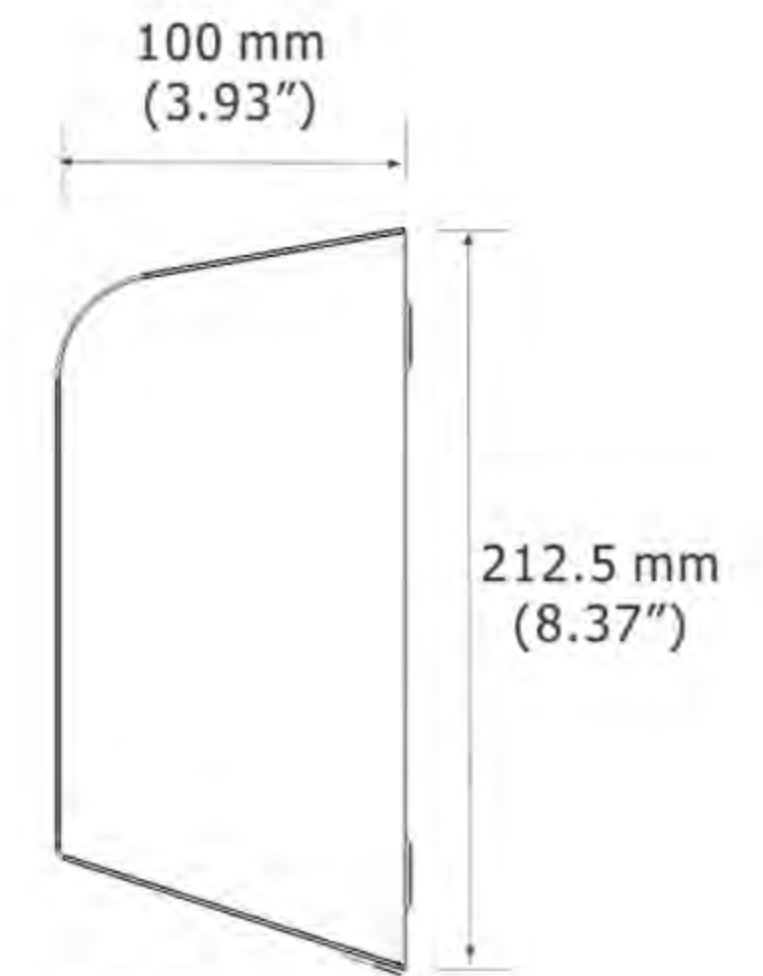

EcoSlenderSA 06_07