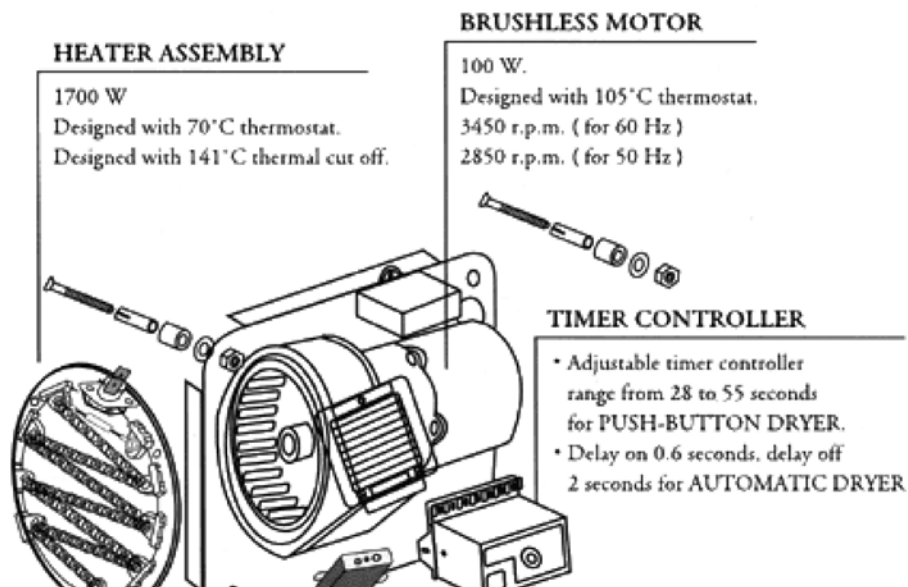

Hand Dryer Series

Description:HK-1800EA

TOUCH FREE

Just put hands below the SPOUT .
within 10-15 cm.

->Within 0.6 second. DRYER power on
automatically.

->Power off automatically as soon as hands
removed.

(For safety, the power will be cut off
automatically in case of irregular use over 120
seconds.)

PERFORMANCE: Approximately 28-second drying time (For BRUSHLESS MOTOR).

POWER. CONSUMPTION: 1800 Watts (for BRUSHLESS MOTOR).

SOUND LEVEL : 64 ± 3 db (for BRUSHLESS MOTOR).

WEIGHT: 5.4 kgs (11.9lbs) unpacked : 5.7 kgs (12.56lbs) packed.

Specifications and Dimensions

Model	Volts	Watts	Amps	W	Housing Dimension : mm (in)		
					H	D	
HK-1800EA	120Vac	2.4kw	20A	284mm	220mm	170mm	
	230/240Vac	2.2/2.4kw	10/9.6A	(11 1/2")	(10")	(8 5/16")	

SENSOR ASSEMBLY

- Designed with 100% of moisture proof.
- Adjustable sensitive distance of SENSOR from 10 to 30 cm.
- Nothing is allowed within 30 cm from SENSOR ASSEMBLY.

Minor specifications subject to change without notice.