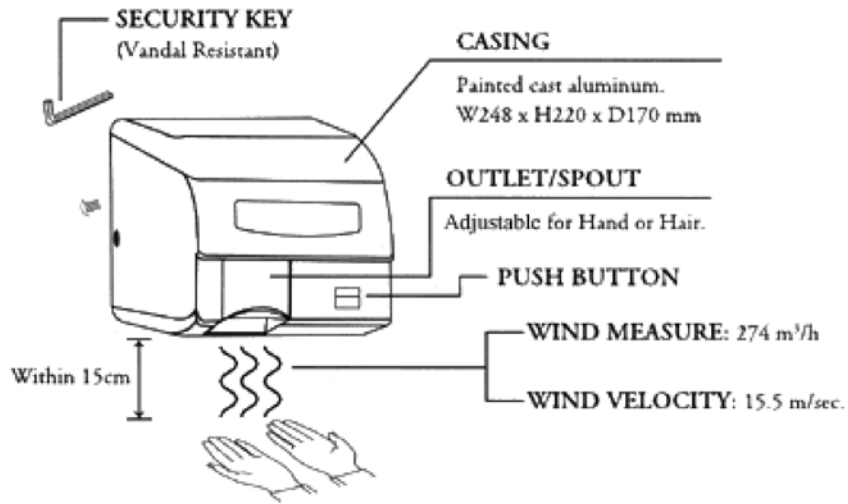

Specifications and Dimensions

Model	Volts	Watts	Amps	W	Housing Dimension : mm (in)		
					H	D	
HK-1800EA	120Vac	2.4kw	20A	284mm	220mm	170mm	
	230/240Vac	2.2/2.4kw	10/9.6A	(11 1/2")	(10")	(8 5/16")	

SENSOR ASSEMBLY

- Designed with 100% of moisture proof.
- Adjustable sensitive distance of SENSOR from 10 to 30 cm.
- Nothing is allowed within 30 cm from SENSOR ASSEMBLY.

Minor specifications subject to change without notice.