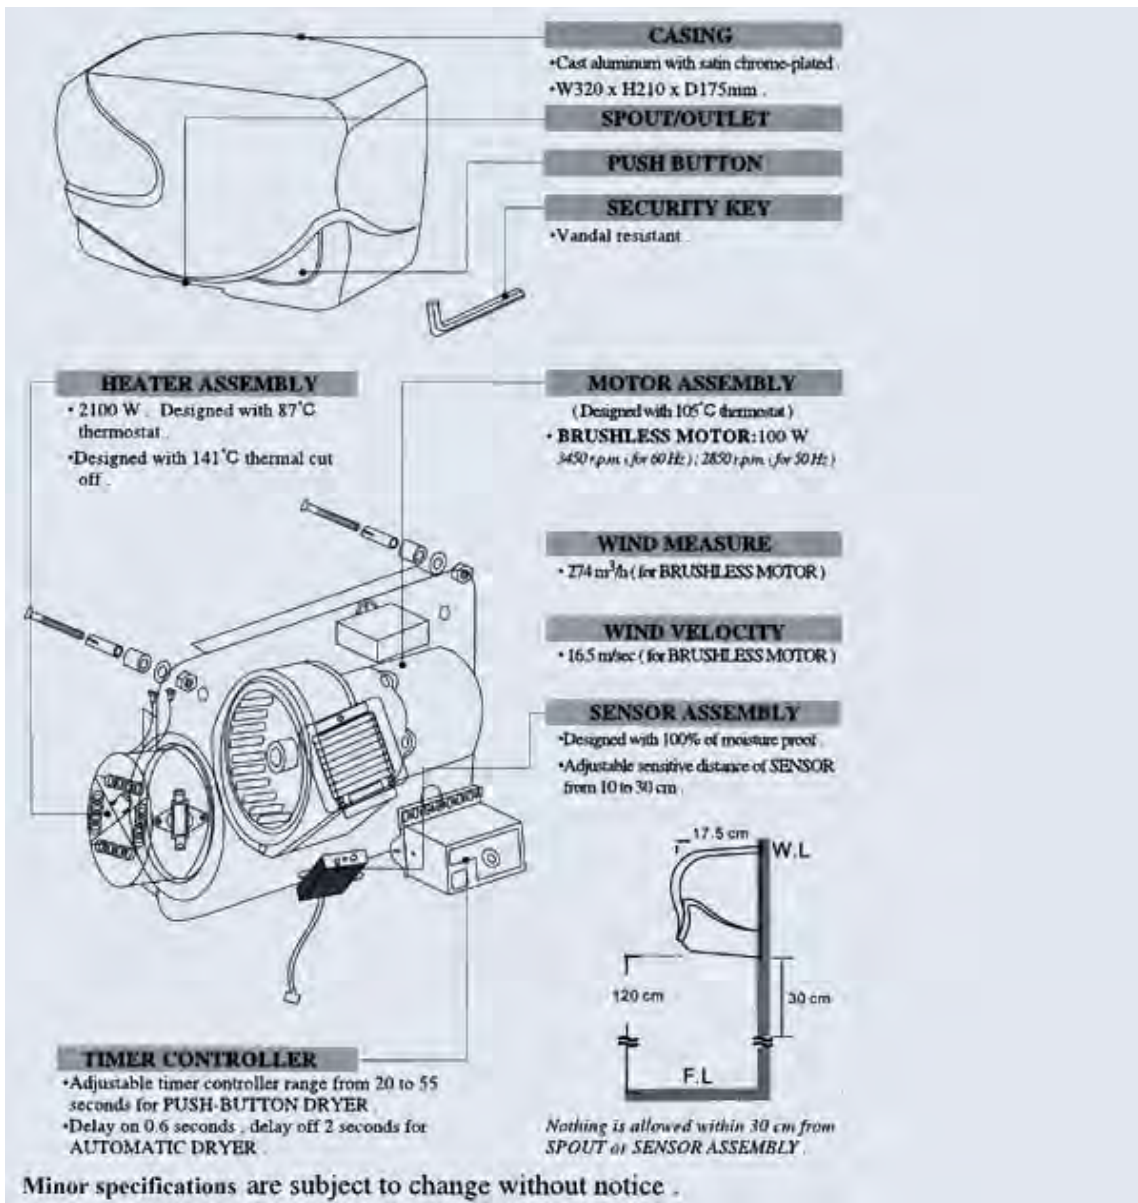

# HK-2200RA Fastdry Specs

➔ [Hand Dryer Series](#) >> [Surface Mounting](#) >> [TOUCH FREE](#)

■ Item No. **HK-2200RA**

- Casing : Bright Chrome
- Material : Aluminum
- Operation Power : 2200 W
- Just put hands below the SPOUT
- Within 0.6 second. DRYER power on automatically
- Power off automatically as soon as hands removed
- (For safety, the power will be cut off automatically in case of irregular use over 120 seconds)
- PERFORMANCE: Approximately 25-second drying time (For BRUSHLESS MOTOR)
- SOUND LEVEL : 64 +/- 3 db (for BRUSHLESS MOTOR)

## ■ Specifications and Dimensions

- Volts : 120 Vac, Watts : 2.4 kw, Amps : 20A
- Volts: 230/240 Vac, Watts : 2.2/2.4 kw, Amps : 10/9.6A
- Housing Dimensions :
- 284 mm (W) x 248 mm (H) x 202 mm (D)
- 11-3/16" (W) x 9-3/4" (H) x 8" (D)
- Weight : 6.1 kgs (13.44lbs) unpacked, 6.4 kgs (14.1lbs) packed