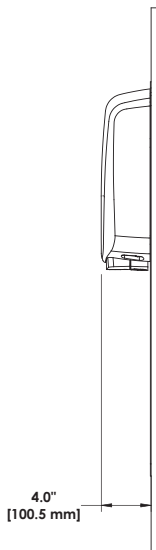

Kit includes all mounting hardware, and VERDEdri is a universal voltage product so conversion is easy.

**Before, with Model A Dryer**

**After, with VERDEdri**

same mounting height above floor

Mounting hardware included.