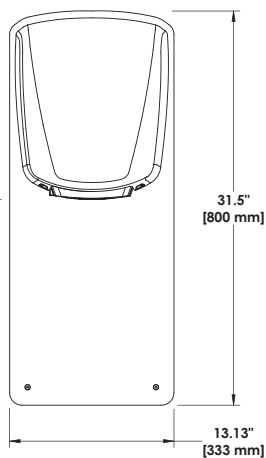

After, with VERDEdri

same mounting height above floor

Mounting hardware included.