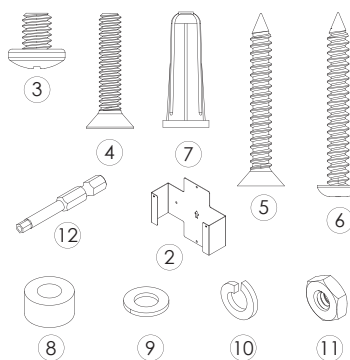

Includes all hardware

Watch the easy install video

Form No. 800-111, 11/23 | Patent zurn.com/patents

WORLD DRYER CORP
WORLD DRYER .COM

by Zurn Elkay Water Solutions